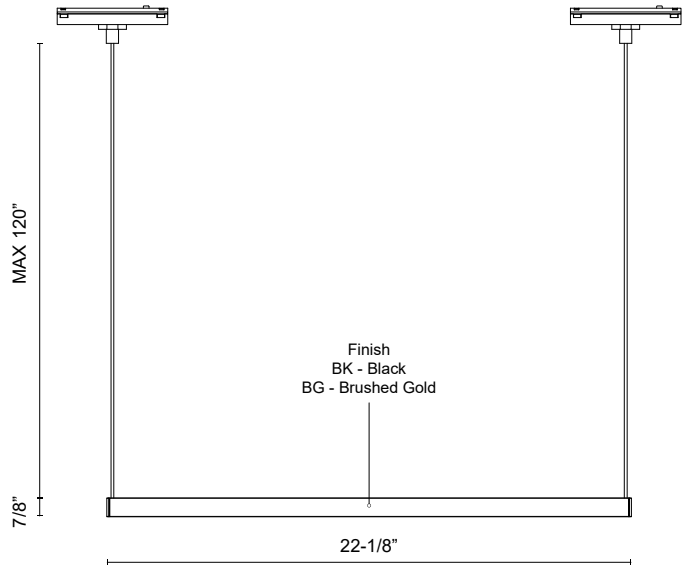

**MIRA**  
**TRL28122**  
 LINEAR LIGHT BAR

PROJECT

TRL28122-BG  
 Brushed Gold

TRL28122-BG-4K  
 Brushed Gold

TRL28122-BK-4K  
 Black

TRL28122-BK  
 Black

**SPECIFICATION DETAILS**

<b>Fixture Dimensions</b>	L22-1/8" x W1-1/8" x H7/8"
<b>Light Source</b>	Low Voltage LED
<b>Wattage</b>	19W
<b>Delivered Lumens</b>	750lm* (@3000K); 800lm* (@4000K);
<b>Voltage</b>	48V, with DC Class 2 LED driver (see available canopy/driver options)
<b>Color Temperature</b>	3000K; 4000K;
<b>CRI (Ra)</b>	90CRI
<b>LED Rated Life</b>	50,000 hours
<b>Adjustable</b>	Yes
<b>Wire Length</b>	120" Max
<b>Location</b>	Dry
<b>CEC Title 24 JA8</b>	Yes, JA8-2022

\* For custom options, consult factory for details.  
 \* For warranty information, please visit [www.kuzcolighting.com/warranty](http://www.kuzcolighting.com/warranty)

**DESCRIPTION**

Introducing the Mira track head for the Kuzco Trilo track system. Create ambiance with this elegant linear pendant design that provides ample downwards illumination to your space. Connect Mira anywhere along the Trilo track system to use. Each pendant comes with 120' of wire to adjust to the needs of your space.